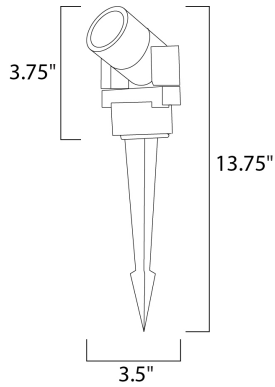

PRODUCT DESCRIPTION

MEASUREMENTS

DIMENSION : 3.5" W x 13.75" H
 HANGING WEIGHT : 1.93 lb

LAMPING

LUMENS : 230 Rated
 BULB : 1 x 5W LED 12V MR16 , 5W Total
 BULB INCLUDED : (Not Included)
 DIMMABLE : No
 CRI : 80+ CRI
 COLOR_TEMP : 3000K